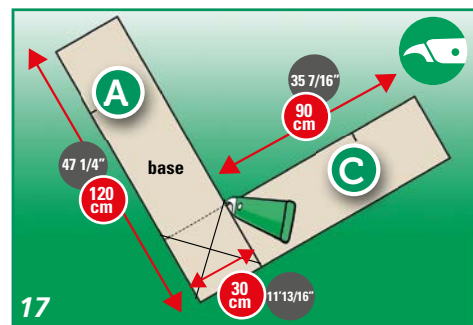

FITTING INSTRUCTIONS

FLOOR PREPARATION

ACCLIMATIZE 24 HOURS IN ADVANCE

OR

OR

OR

OR

FITTING INSTRUCTIONS