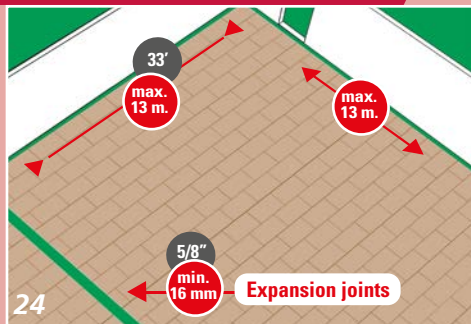

FITTING INSTRUCTIONS

FLOOR PREPARATION

ACCLIMATIZE 24 HOURS IN ADVANCE

OR

OR

OR

OR

FITTING INSTRUCTIONS

FINISHING

PLACE FLOORCOVERING WITHIN 48 HOURS