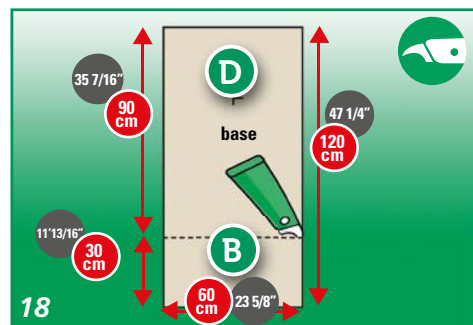

FITTING INSTRUCTIONS

FLOOR PREPARATION

ACCLIMATIZE 24 HOURS IN ADVANCE

OR

OR

OR

OR

FITTING INSTRUCTIONS