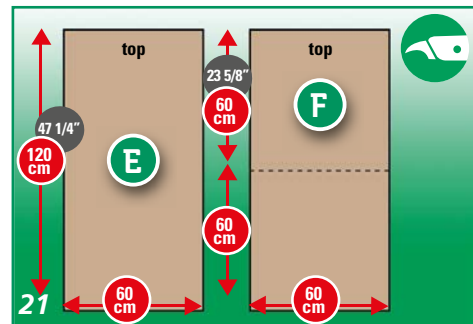

FITTING INSTRUCTIONS

FLOOR PREPARATION

ACCLIMATIZE 24 HOURS IN ADVANCE

OR

OR

OR

OR

FITTING INSTRUCTIONS