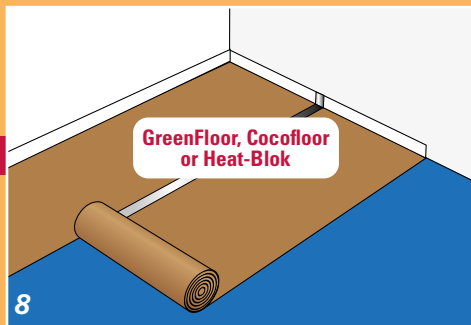

FITTING INSTRUCTIONS

FLOOR PREPARATION

ACCLIMATIZE 24 HOURS IN ADVANCE

OR

OR

OR

OR

FITTING INSTRUCTIONS