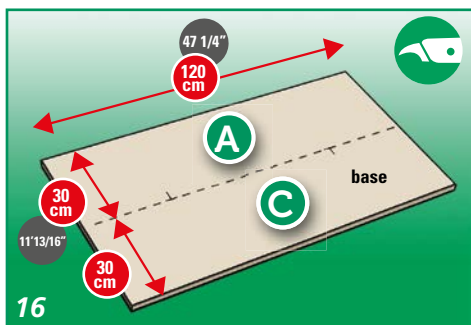

FITTING INSTRUCTIONS

FLOOR PREPARATION

ACCLIMATIZE 24 HOURS IN ADVANCE

OR

OR

OR

OR

FITTING INSTRUCTIONS