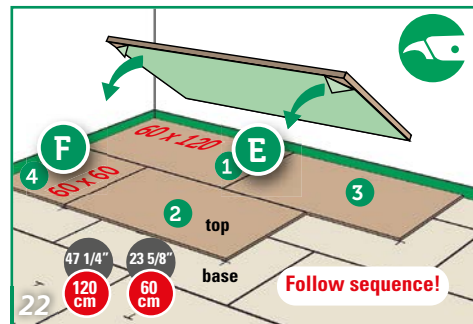

FITTING INSTRUCTIONS

FLOOR PREPARATION

ACCLIMATIZE 24 HOURS IN ADVANCE

OR

OR

OR

OR

FITTING INSTRUCTIONS