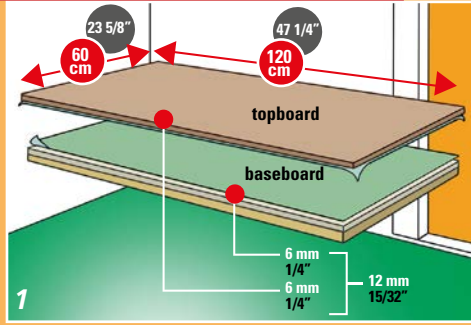

FITTING INSTRUCTIONS

FLOOR PREPARATION

ACCLIMATIZE 24 HOURS IN ADVANCE

OR

OR

OR

OR

FITTING INSTRUCTIONS